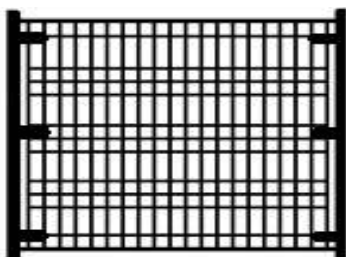

### Entrance Gate

DL-GTE-DEC4

Entrance Gate with Self-Close Hinge and Latch

### Service Gate

DL-SVG-DEC4

Service Gate with Self-Close Hinge and Latch

**GARDEN SERIES ARCHITECTURAL**

**GARDEN SERIES STANDARD**