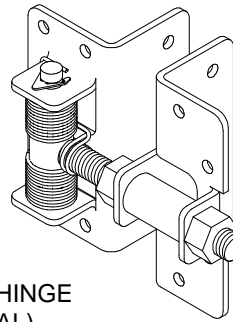

# GYMS FOR DOGS - GARDEN STYLE ENTRANCE GATE

ALUMINUM CAP

PRE-GALV SQUARE TUBE  
1.5" (38mm) 16GA

Section B-B  
Panel & frame

PRE-GALV SQUARE TUBE, 2" (50 mm)  
HEIGHT 7' AND LESS -> 16GA  
HEIGHT 7' AND MORE -> 11GA

Exterior view  
- Panel centered in frame

- HINGES AND LATCHES CAN BE INSTALLED ON EITHER SIDE

SPRING HINGE  
(OPTIONAL)  
SPACING : 1"±1/2"

GATE POST DIMENSIONS		
PANEL (H)	1/2 OPENING	POSTS
4' & 6'	3' to 8'	3" x 3" 11ga

SECTION A-A  
STANDARD HINGE  
SPACING : 2-1/4"±1"