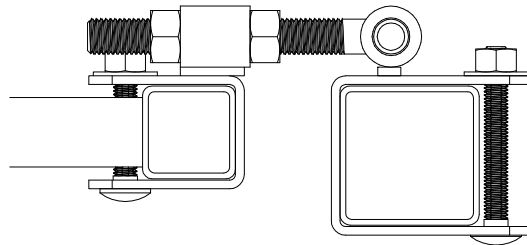

# GYMS FOR DOGS - GARDEN STYLE ENTRANCE GATE

ALUMINUM CAP

PRE-GALV SQUARE TUBE  
1.5" (38mm) 16GA

Section B-B  
Panel & frame

PRE-GALV SQUARE TUBE, 2" (50 mm)  
HEIGHT 7' AND LESS -> 16GA  
HEIGHT 7' AND MORE -> 11GA

Exterior view  
- Panel centered in frame

- HINGES AND LATCHES CAN BE INSTALLED ON EITHER SIDE

SPRING HINGE  
(OPTIONAL)  
SPACING : 1"±1/2"

GATE POST DIMENSIONS		
PANEL (H)	1/2 OPENING	POSTS
4' & 6'	3' to 8'	3" x 3" 11ga

SECTION A-A  
STANDARD HINGE  
SPACING : 2-1/4"±1"